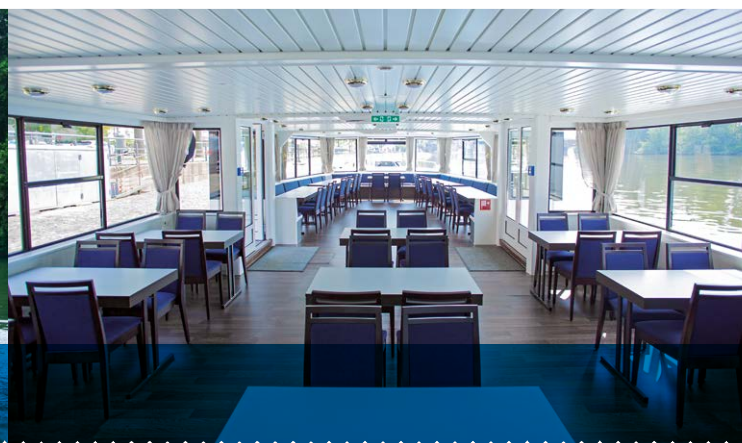

Wikinger

The Wikinger, Primus` smallest and fastest boat, presents itself visibly modernized and technically improved. The boat offers sufficient space for festivities up to 120 guests. Its comfort and interior can easily keep up with the standards of the rest of our fleet. The 2 stylish and blue, white and gold colored inside decks can be arranged according

to individual wishes. The large windows and the warm colors create a comfortable and maritime atmosphere. The Wikinger feels like a small private yacht - ideal for a get-together and chat but also for fine dining and meetings.

OUTSIDE DECK 77 seats / 18 tables   **UPPER DECK** 44 seats / 11 tables
OUTSIDE DECK FRONT 38 seats / 1 table

MAIN DECK 74 seats / 18 tables

BOAT DATA

Total seats: 233 / tables: 48 (seats inside: 118, seats outside: 115)

Upper deck: length: front 5,30 m, back 5,25 m
width: front 3,90, back 5,85 m
ceiling height: 2,10 m

Main deck: length: front 7,90 m, back 3,60 m
width: front 3,75 m – 5,70 m, back 5,70 m
ceiling height: 2,10 m

1. **Configuration:**
2. high voltage current: 380 V / 16 A / 32 A
   - air conditioning
   - stereo device (for announcements and background music)
   - wheelchair-accessible restroom on main deck
   - Wifi