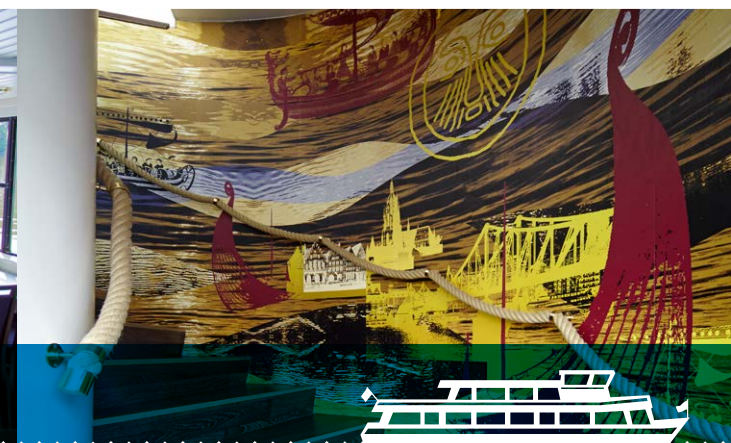

WIKINGER VERSATILE

Rundfahrt  Sightseeing

PRIMUS-LINIE

Wikinger 

PRIMUS-LINIE  PRIMUS-LINIE

Feiern & Tagen
an Bord

L 37 B 720

Wikinger

PRIMUS-LINIE | FRANKFURTER PERSONENSCHIFFFAHRT | ANTON NAUHEIMER GMBH | FAMILY TRADITION SINCE 1880

Wikinger

The Wikinger, Primus` smallest and fastest boat, presents itself visibly modernized and technically improved. The boat offers sufficient space for festivities up to 120 guests. Its comfort and interior can easily keep up with the standards of the rest of our fleet. The 2 stylish and blue, white and gold colored inside decks can be arranged according

to individual wishes. The large windows and the warm colors create a comfortable and maritime atmosphere. The Wikinger feels like a small private yacht - ideal for a get-together and chat but also for fine dining and meetings.