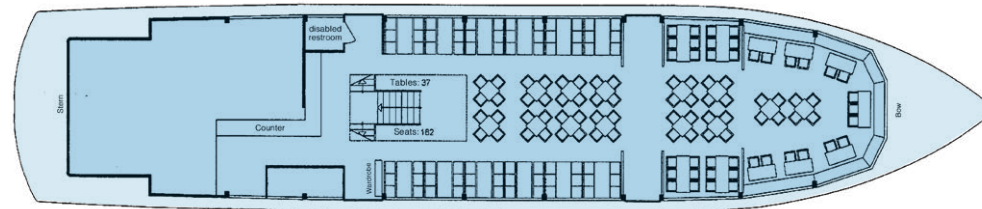

highlights of the Nautilus are the bow shaped bar and the lounge area decorated with wicker chairs on the upper deck. The Nautilus is suitable for groups of up to approximately 400 guests.

OUTSIDE DECK 200 seats / 58 tables

UPPER DECK 194 seats / 39 tables

MAIN DECK 182 seats / 37 tables

BOAT DATA

Total seats: 576 / tables: 123 (seats inside: 376, seats outside: 200)

Upper deck: length: front 7,75 m, back (until stairway) 7,65 m
width: front 6,75 m, back 8,30 m
ceiling height: 2,20 m

Main deck: length: front 11,00 m, back (until stairway) 10,00 m
width: front 5,65 m – 8,50 m, back 8,50 m
ceiling height: 2,20 m

Configuration: - high voltage current: 380 V / 16 A / 32 A
- air conditioning
- stereo device (for announcements and background music)
- wheelchair-accessible restroom on main deck