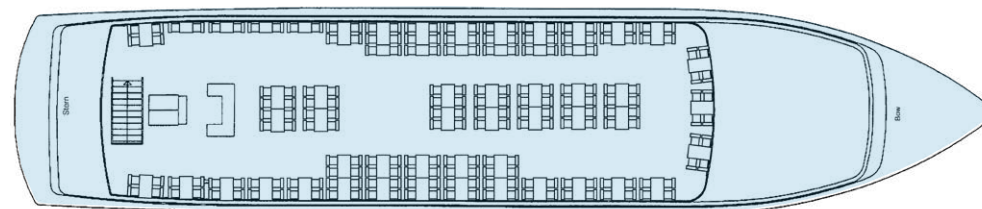

NAUTILUS MARITIME

PRIMUS-LINIE | FRANKFURTER PERSONENSCHIFFFAHRT | ANTON NAUHEIMER GMBH | FAMILY TRADITION SINCE 1880

Nautilus

The Nautilus is the largest boat of the Primus fleet. On two spacious inside decks and a generous sundeck, our maritime cruiser offers plenty of space and opportunities to suit your needs. The ship's warm coloring in white and blue, light colored wood and lovely details actuate its maritime spirit. Some of the

highlights of the Nautilus are the bow shaped bar and the lounge area decorated with wicker chairs on the upper deck. The Nautilus is suitable for groups of up to approximately 400 guests.

OUTSIDE DECK 200 seats / 58 tables

UPPER DECK 194 seats / 39 tables

MAIN DECK 182 seats / 37 tables

BOAT DATA

Total seats: 576 / tables: 123 (seats inside: 376, seats outside: 200)

Upper deck: length: front 7,75 m, back (until stairway) 7,65 m
width: front 6,75 m, back 8,30 m
ceiling height: 2,20 m

Main deck: length: front 11,00 m, back (until stairway) 10,00 m
width: front 5,65 m – 8,50 m, back 8,50 m
ceiling height: 2,20 m

Configuration: - high voltage current: 380 V / 16 A / 32 A
- air conditioning
- stereo device (for announcements and background music)
- wheelchair-accessible restroom on main deck