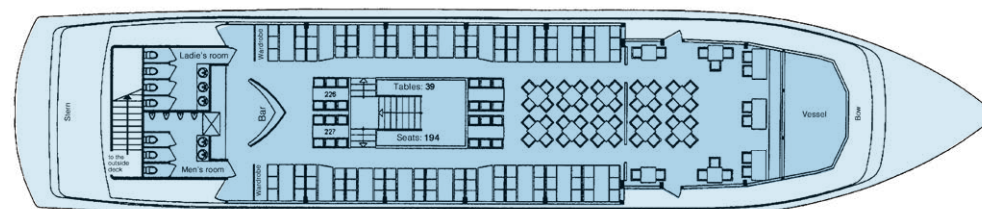

highlights of the Nautilus are the bow shaped bar and the lounge area decorated with wicker chairs on the upper deck. The Nautilus is suitable for groups of up to approximately 400 guests.

OUTSIDE DECK 200 seats / 58 tables

UPPER DECK 194 seats / 39 tables

MAIN DECK 182 seats / 37 tables

BOAT DATA

Total seats: 576 / tables: 123 (seats inside: 376, seats outside: 200)

Upper deck: length: front 7,75 m, back (until stairway) 7,65 m
width: front 6,75 m, back 8,30 m
ceiling height: 2,20 m

Main deck: length: front 11,00 m, back (until stairway) 10,00 m
width: front 5,65 m – 8,50 m, back 8,50 m
ceiling height: 2,20 m

Configuration: - high voltage current: 380 V / 16 A / 32 A
- air conditioning
- stereo device (for announcements and background music)
- wheelchair-accessible restroom on main deck